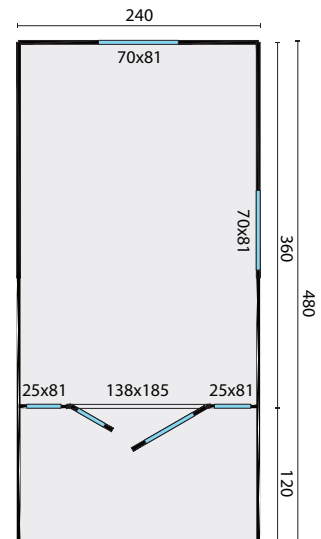

TUINDECO

LEADING IN GARDEN PRODUCTS

40.0161

Paddy Gypsy wagon

All sizes are approximate and in cm

 11,5m²

 23,0m³

 14,3m²

 18mm

 19mm

 3-6-3mm

840/155kg - wheels set

400x120x86cm

312x120x32cm - wheels set