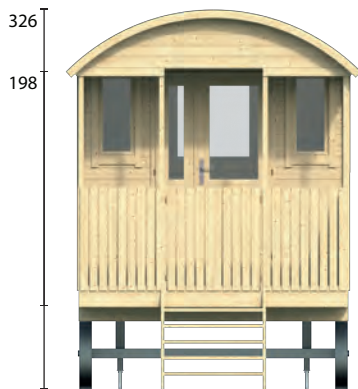

TUINDECO

LEADING IN GARDEN PRODUCTS

40.0161

Paddy Gypsy wagon

All sizes are approximate and in cm

 11,5m²

 23,0m³

 14,3m²

 18mm

 19mm

 3-6-3mm

840/155kg - wheels set

400x120x86cm

312x120x32cm - wheels set