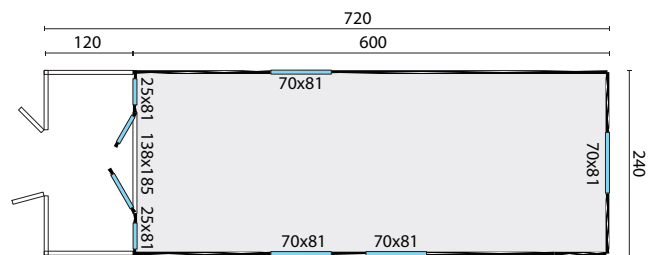

## Kathleen Gypsy wagon

326  
198

All sizes are approximate and in cm

14,4+2,9m<sup>2</sup>

18mm

36,0m<sup>3</sup>

19mm

21,4m<sup>2</sup>

3-6-3mm

1398kg

400x120x111cm