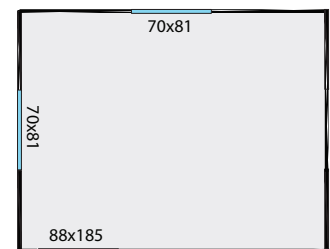

TUINDECO

LEADING IN GARDEN PRODUCTS

40.0181

Joey Gypsy wagon

326

198

360

70x81

240

88x185

All sizes are approximate and in cm

8,5m²

18mm

17,0m³

19mm

10,7m²

3-6-3mm

635/155kg - wheels set

400x120x71cm

312x120x32cm - wheels set